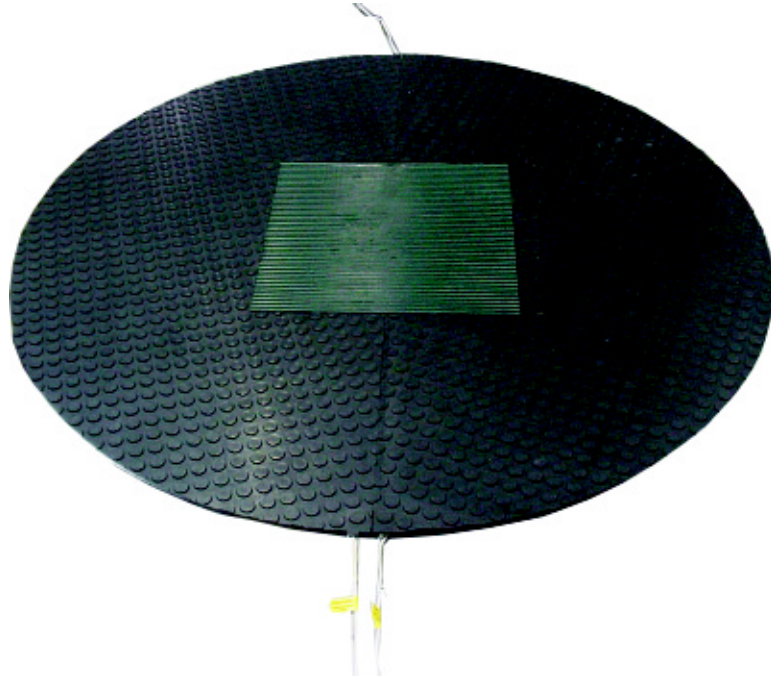

Multiple Zone Mats

Multiple Zones for Security Portals and other Applications

Larco, the leading manufacturer of presence-sensing mats and accessories for the automatic door and security industries, has introduced multiple zone presence-sensing mats.

The mats can be used in access portals or “man traps” and work in conjunction with other security access devices, such as card readers or retinal scanners, to restrict the number of people who can enter a specific area at one time and limit access to sensitive information and restricted locations.

The mat is wired to the access device, and when an individual steps on a distinct the customer-defined primary target area, the access device is enabled. If any other area of the mat senses presence, as in the case of more than one individual in the portal, the access device will remain disabled and the person, or persons, will not be allowed access to the secured area.

Multiple zone mats provide an additional layer of security, protecting vital areas and information from unauthorized personnel who might otherwise slip through less sophisticated access devices undetected. Larco’s dual zone security mats are available in several sizes and can be customized to fit any shape or space. Larco mats are totally submersible and designed to withstand the harshest environmental conditions, ensuring that they will provide years of reliable service.